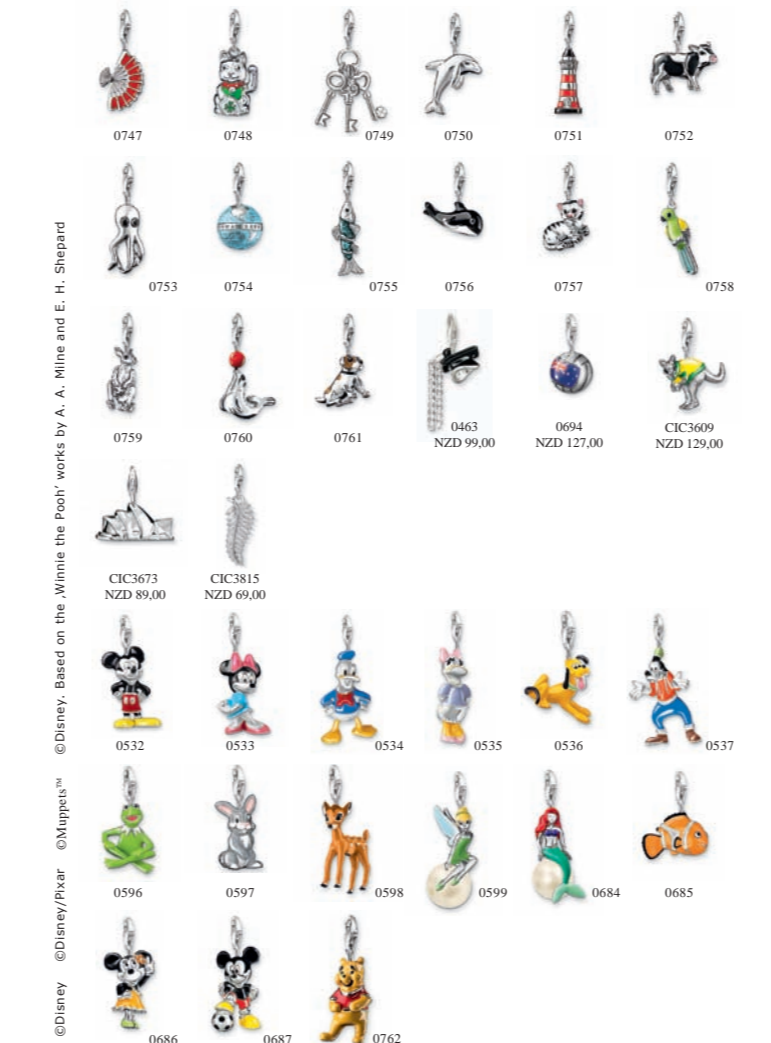

©Disney ©Disney/Pixar ©Muppet™ ©Disney. Based on the "Winnie the Pooh" works by A. Milne and E. H. Shepard